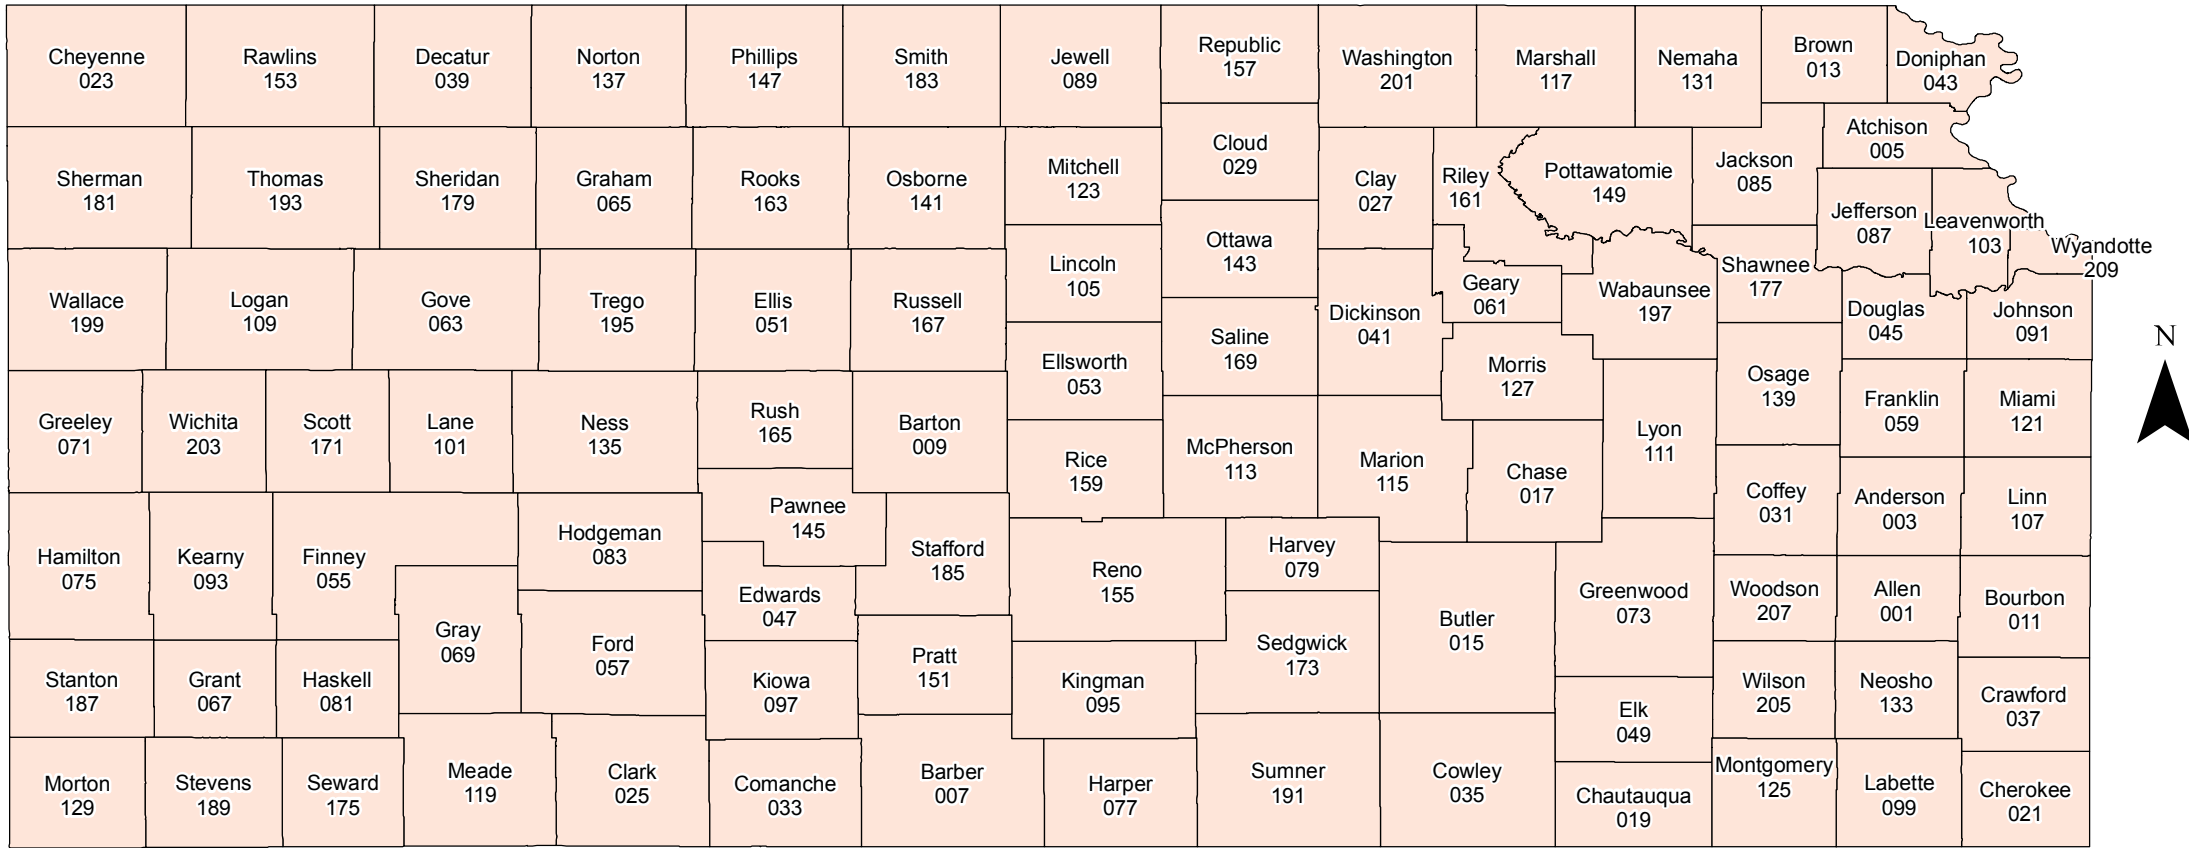

Kansas

2018 Crop Year Earliest Planting Dates

Grain Sorghum

April 26, 2018

Source: Risk Management Agency
 Map Created By: RMA, Topeka Regional Office, Topeka KS
 Map Creation Date: January 12, 2018
 Map Projection: World Mercator

The Information displayed in this map is intended to serve as an aid in displaying data provided or stored by the Risk Management Agency. It does not modify, replace, or supersede and USDA published policy provision or procedure.