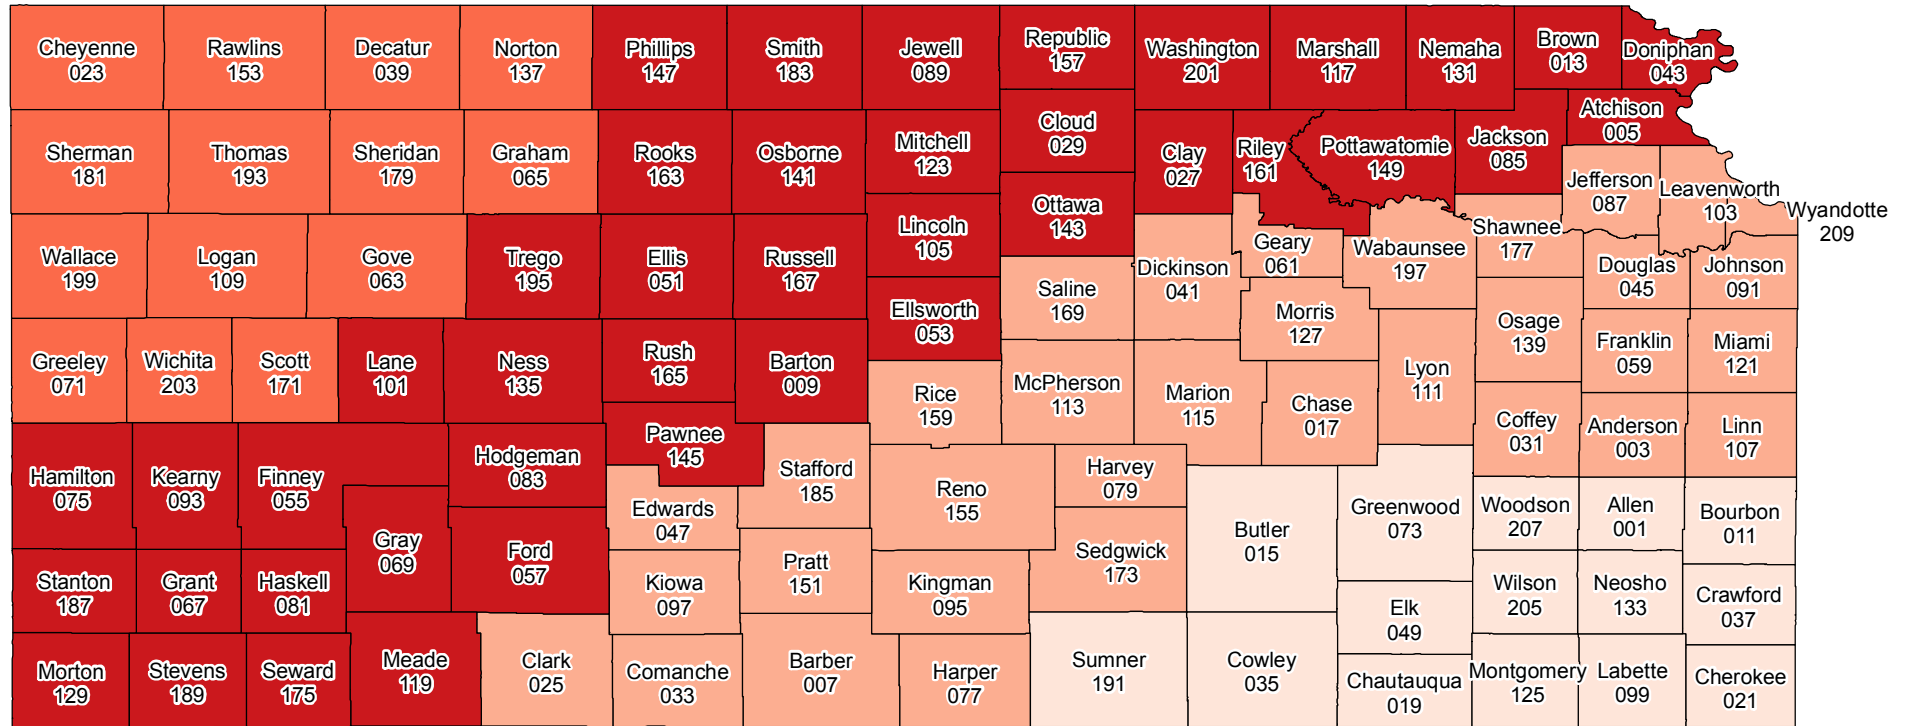

Kansas

2018 Crop Year Earliest Planting Dates

Corn

Source: Risk Management Agency
 Map Created By: RMA, Topeka Regional Office, Topeka KS
 Map Creation Date: January 12, 2018
 Map Projection: World Mercator