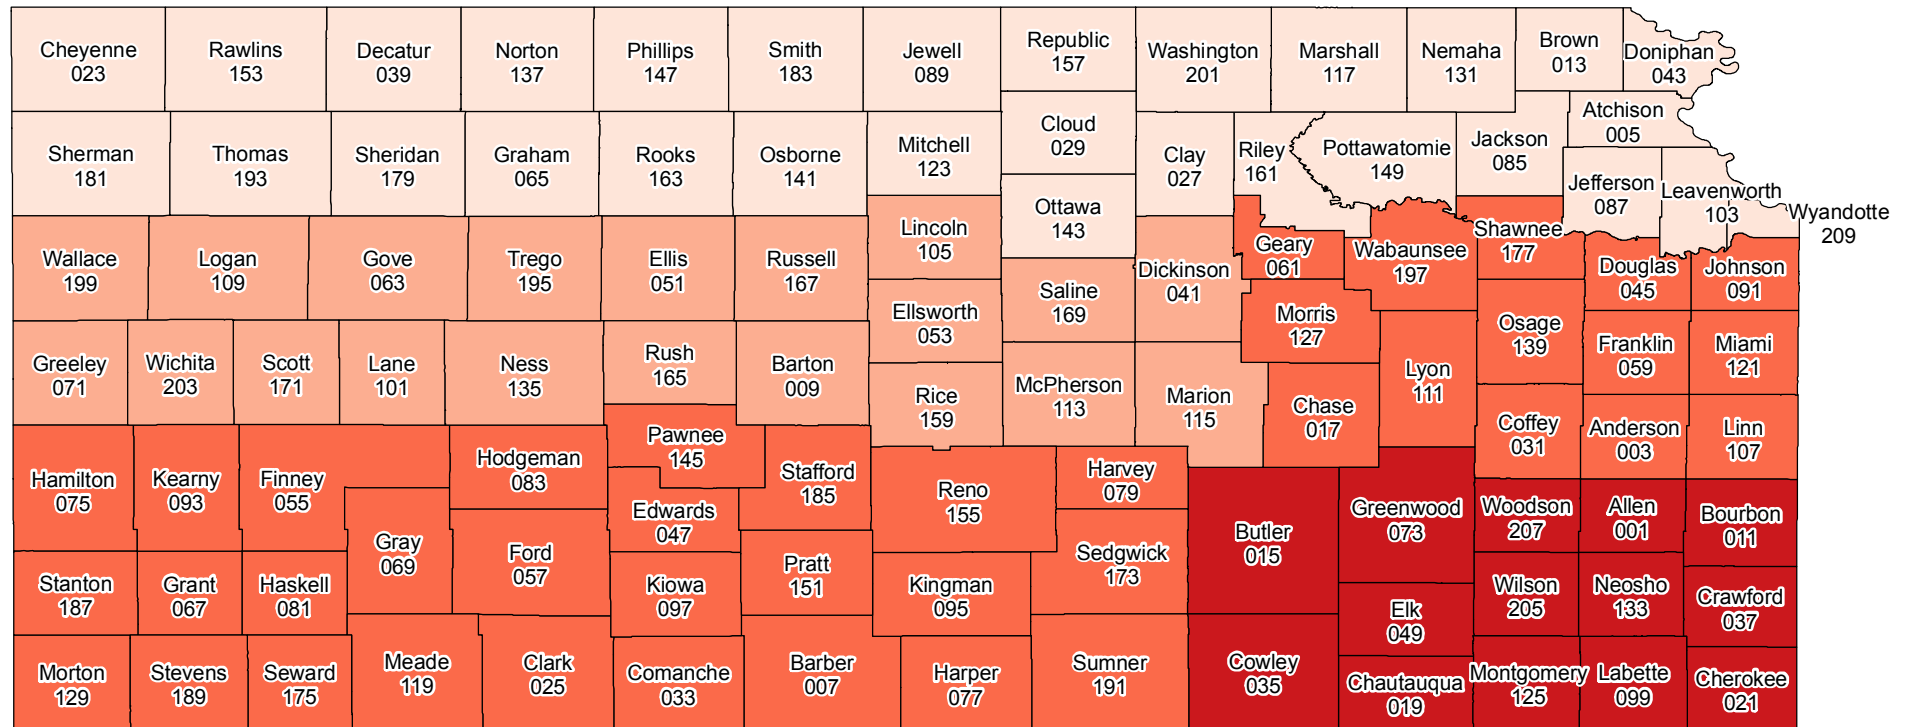

Kansas

2018 Crop Year Final Planting Dates

Soybeans

Source: Risk Management Agency
Map Created By: RMA, Topeka Regional Office, Topeka KS
Map Creation Date: January 12, 2018
Map Projection: World Mercator

The Information displayed in this map is intended to serve as an aid in displaying data provided or stored by the Risk Management Agency. It does not modify, replace, or supersede and USDA published policy provision or procedure.