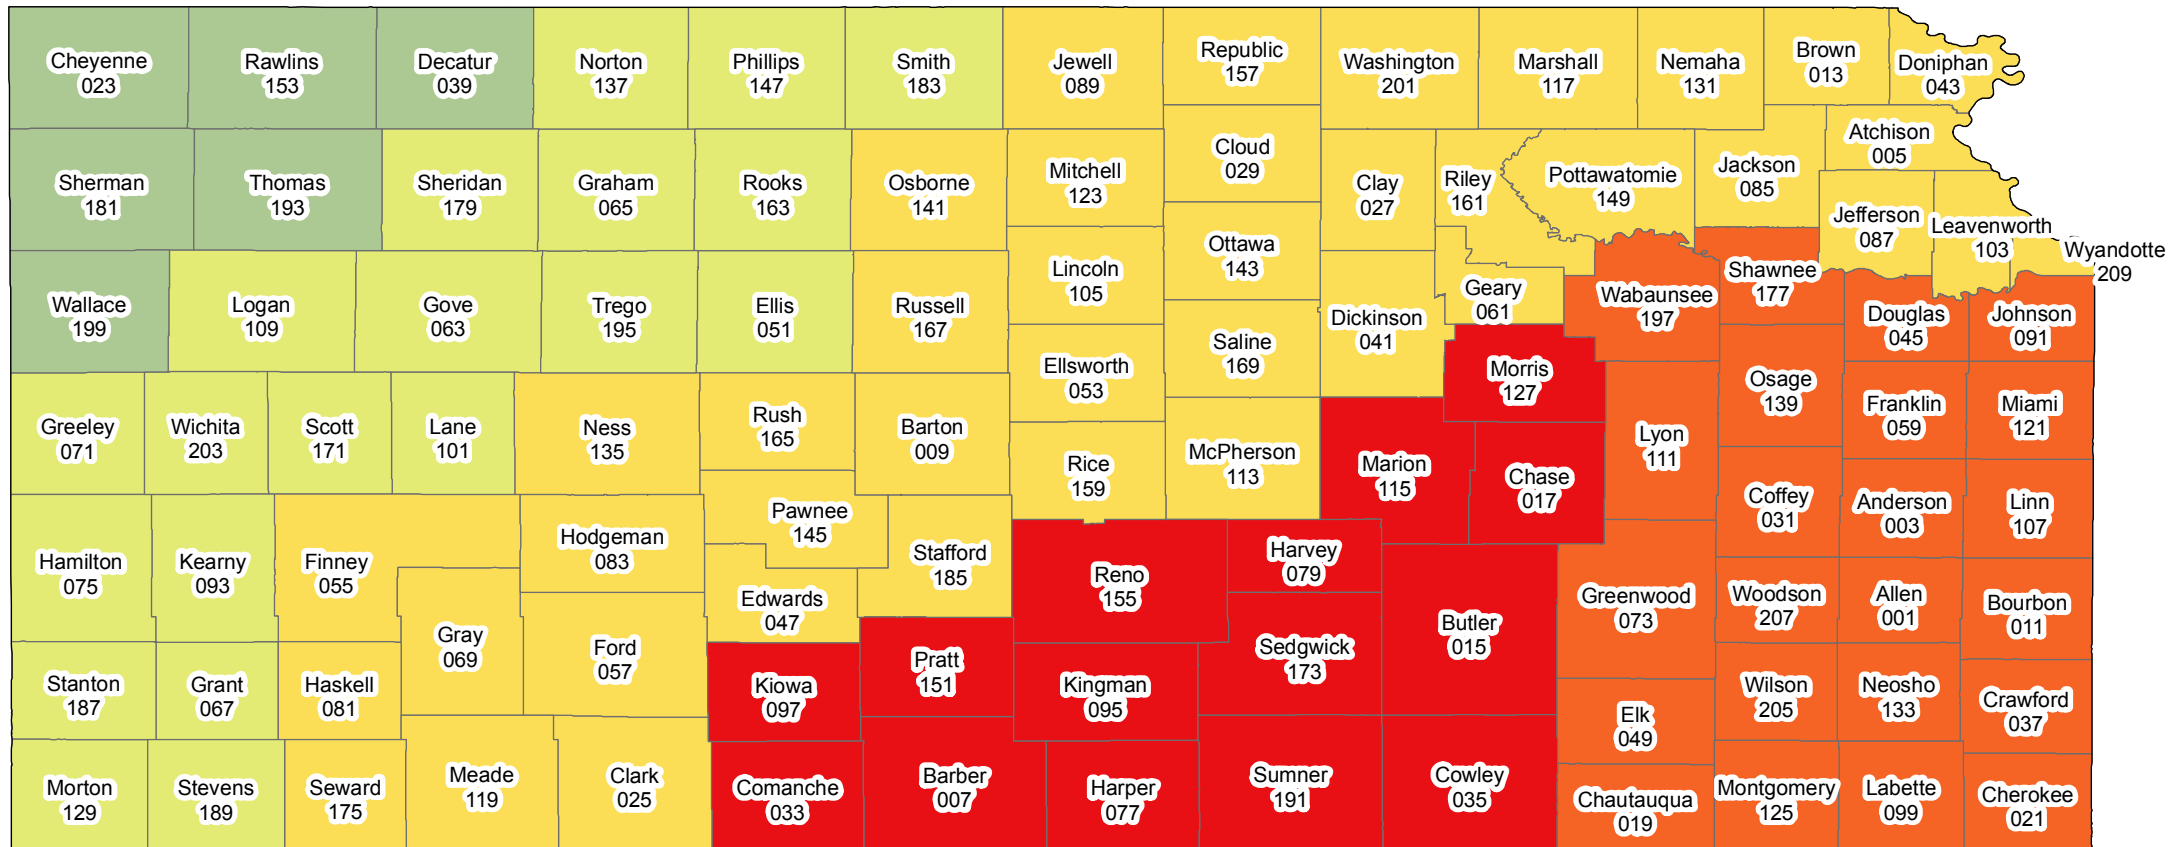

# KANSAS

## 2018 Crop Year Final Planting Dates

### WHEAT

Source: Risk Management Agency  
 Map Created By: RMA, Topeka Regional Office, Topeka KS  
 Map Creation Date: September 14, 2017  
 Map Projection: World Mercator

The Information displayed in this map is intended to serve as an aid in displaying data provided or stored by the Risk Management Agency. It does not modify, replace, or supersede and USDA published policy provision or procedure.