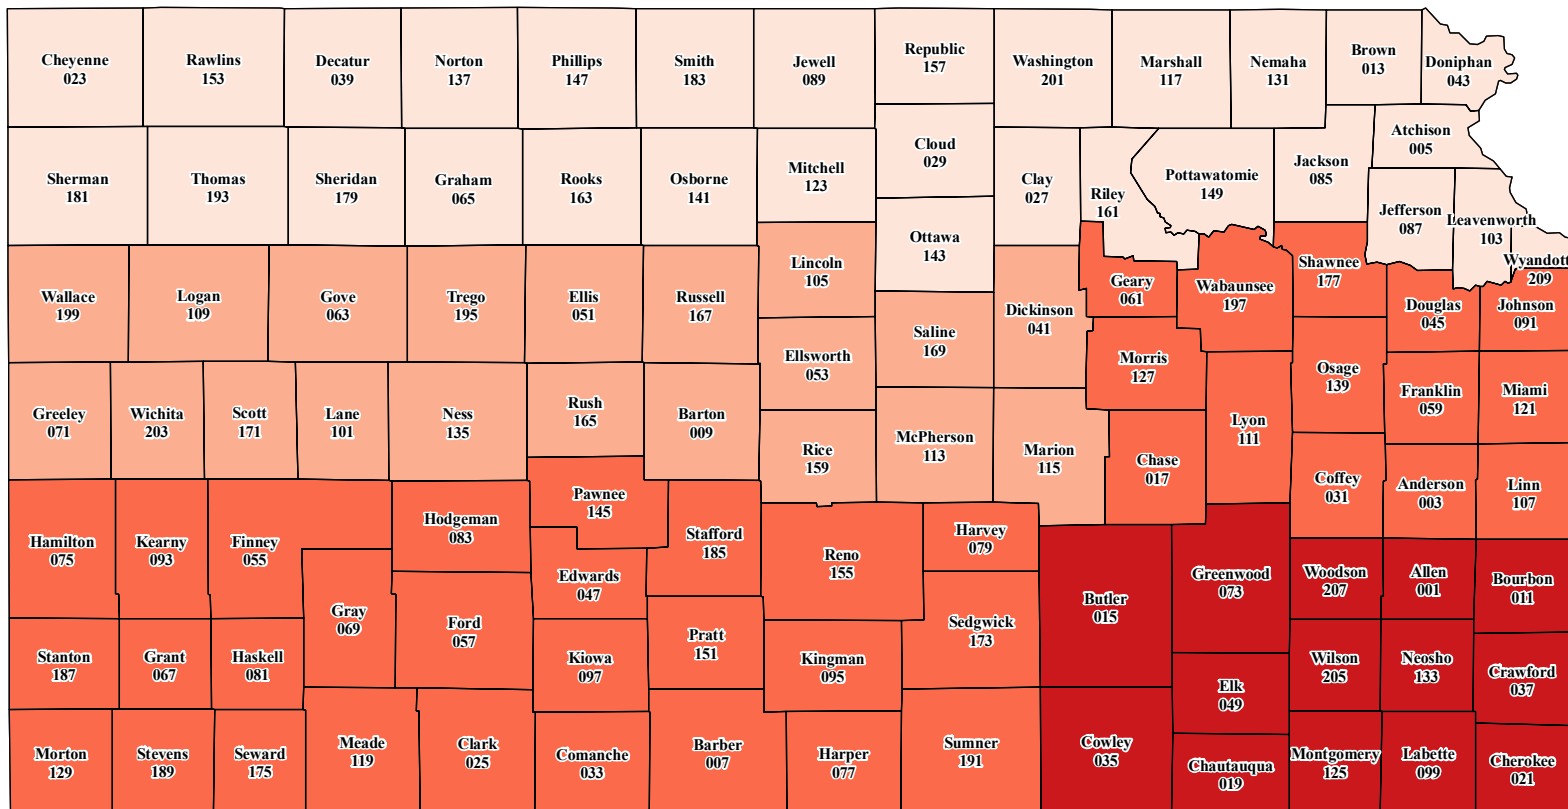

Kansas

2017 Crop Year Final Planting Dates for Soybeans

Final Planting Dates

Source: Risk Management Agency
 Map Created by: RMA, Topeka Regional Office, Topeka KS
 Map Creation Date: February 1, 2017
 Map Projection: World Mercator