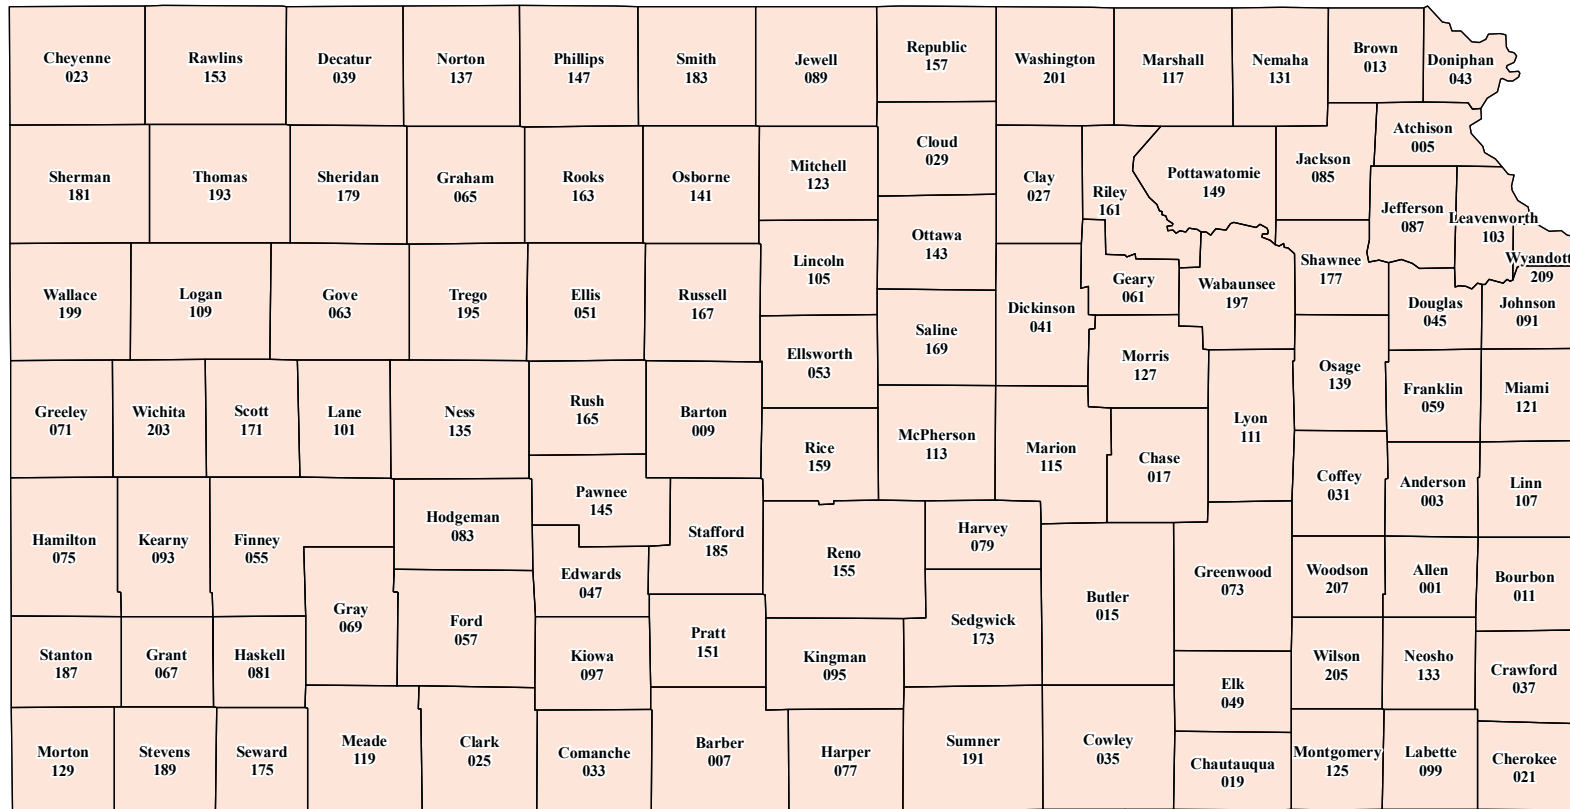

Kansas

2017 Crop Year Earliest Planting Dates for Grain Sorghum

Earliest Planting Date

April 26, 2017

Source: Risk Management Agency
 Map Created by: RMA, Topeka Regional Office, Topeka KS
 Map Creation Date: January 30, 2017
 Map Projection: World Mercator

The information displayed in this map is intended to serve as an aid in displaying data provided or stored by the Risk Management Agency. It does not modify, replace, or supersede any USDA published policy provisions or procedures.