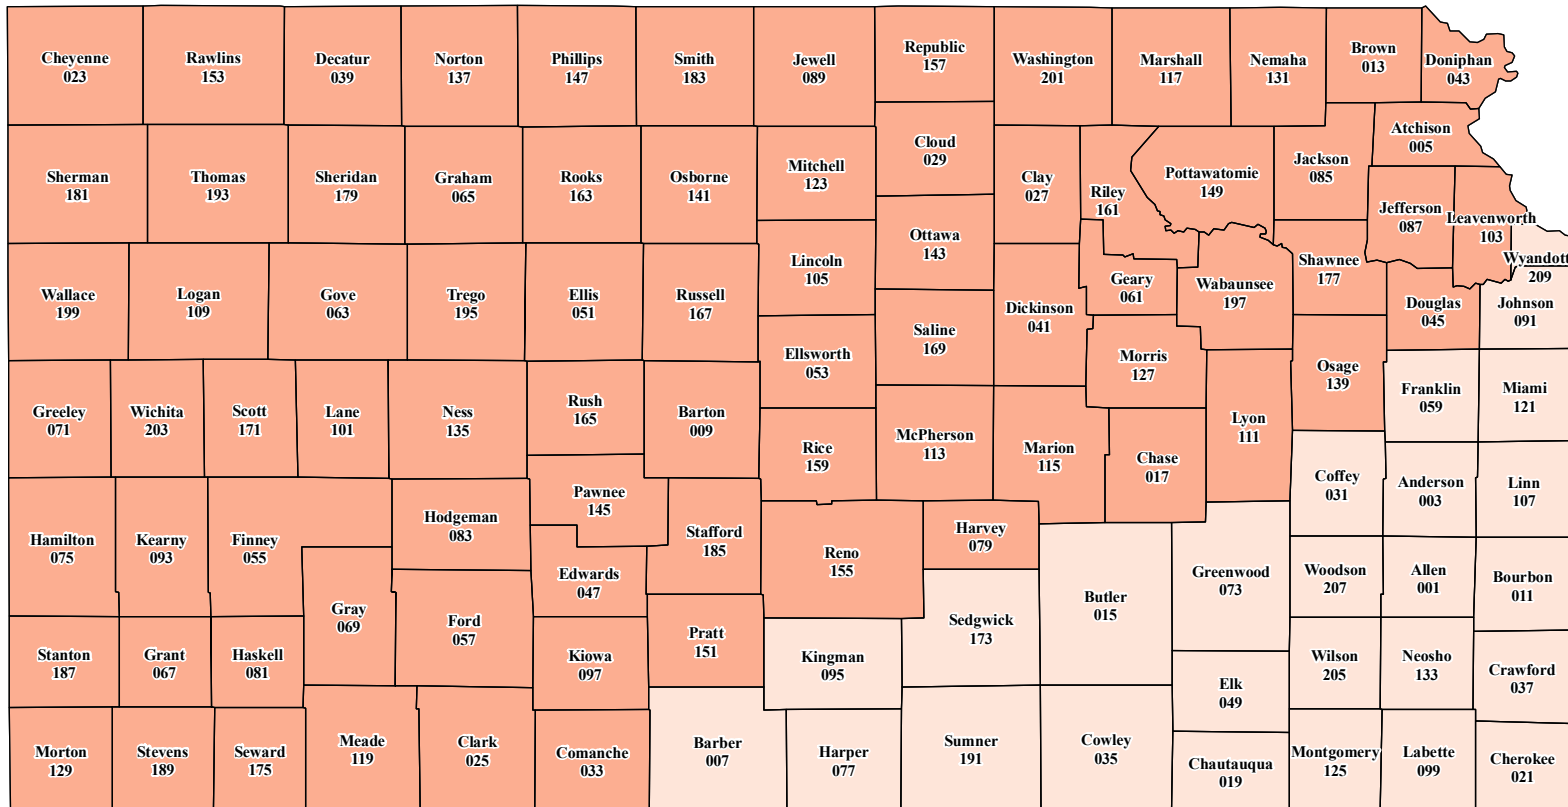

Kansas

2017 Crop Year Earliest Planting Dates for Soybeans

Earliest Planting Date

Source: Risk Management Agency
 Map Created by: RMA, Topeka Regional Office, Topeka KS
 Map Creation Date: January 30, 2017
 Map Projection: World Mercator

The information displayed in this map is intended to serve as an aid in displaying data provided or stored by the Risk Management Agency. It does not modify, replace, or supersede any USDA published policy provisions or procedures.