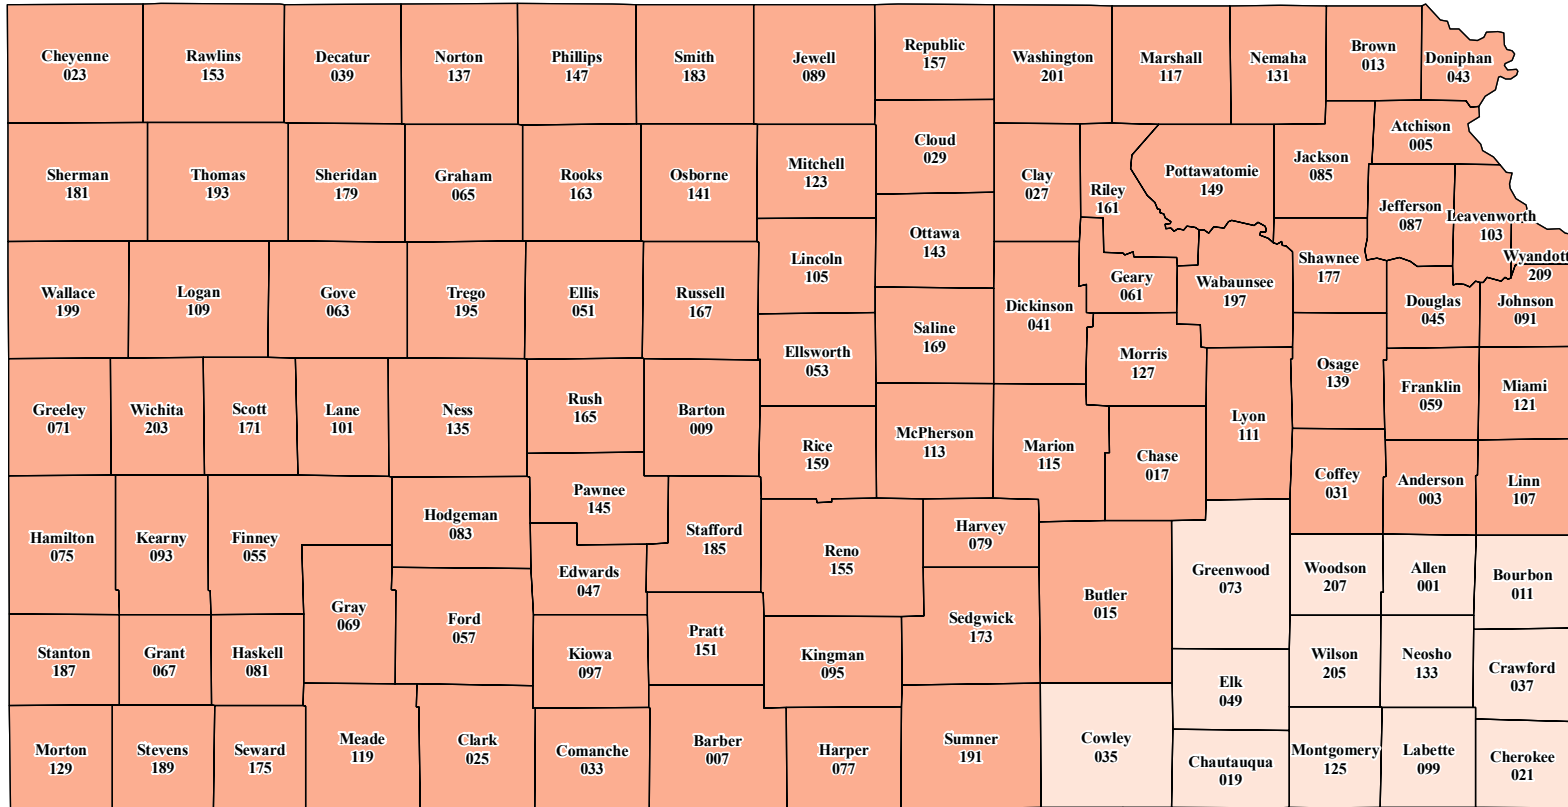

Kansas

2017 Crop Year Final Planting Dates for Corn

Final Planting Dates

- May 15, 2017
- May 25, 2017

Source: Risk Management Agency
 Map Created by: RMA, Topeka Regional Office, Topeka KS
 Map Creation Date: February 1, 2017
 Map Projection: World Mercator

The information displayed in this map is intended to serve as an aid in displaying data provided or stored by the Risk Management Agency. It does not modify, replace, or supersede any USDA published policy provisions or procedures.