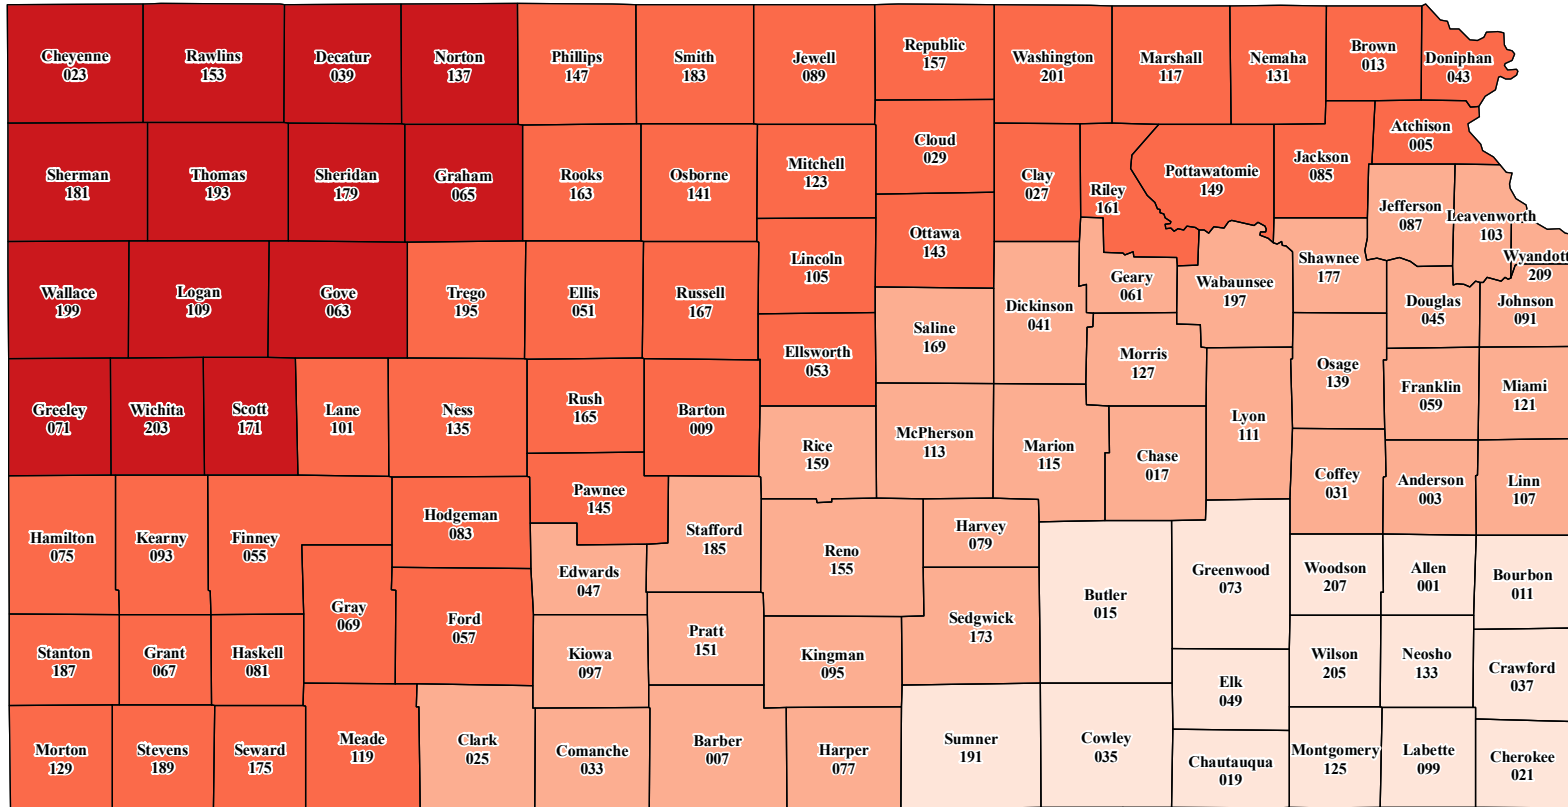

Kansas

2017 Crop Year Earliest Planting Dates for Corn

Earliest Planting Dates

Source: Risk Management Agency
 Map Created by: RMA, Topeka Regional Office, Topeka KS
 Map Creation Date: January 30, 2017
 Map Projection: World Mercator

The information displayed in this map is intended to serve as an aid in displaying data provided or stored by the Risk Management Agency. It does not modify, replace, or supersede any USDA published policy provisions or procedures.